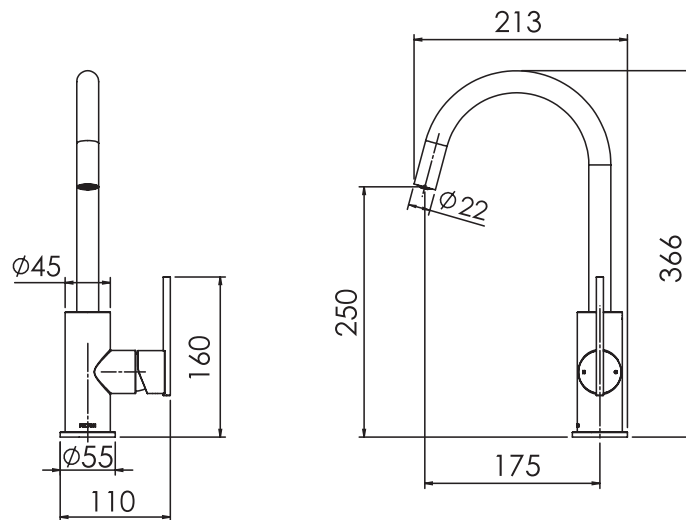

TECHNICAL PRODUCT INFORMATION

MOR

SINK MIXER

FEATURES & BENEFITS

- Suitable for all pressures
- Available in chrome & PVD finishes
- 175mm reach
- 35mm quality European cartridge
- 360° swivel spout
- Designed in NZ
- Watermark certified
- 10 year warranty (T&C's apply)

EXCLUSIVE TO