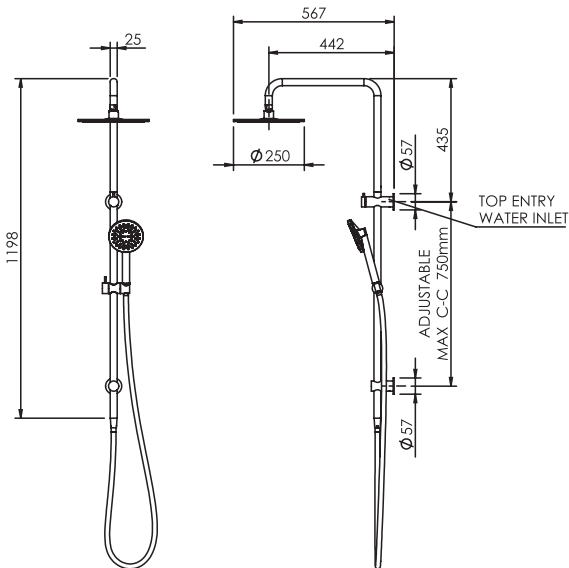

TECHNICAL PRODUCT INFORMATION

MOR

RAIN COLUMN

FEATURES & BENEFITS

- Suitable for mains pressure only
- Available in chrome & PVD finishes
- Single function shower head
- Shower aperture: Rainhead 140mm² | Handpiece 38mm²
- Supplied with Aerlux® jets
- Brass shower column with brackets
- Top section pivotable
- Built in diverter to switch between rain head and handpiece
- Top entry G1/2 inch female inlet
- Watermark certified
- 5 year warranty

Black
MORRSCB

EXCLUSIVE TO