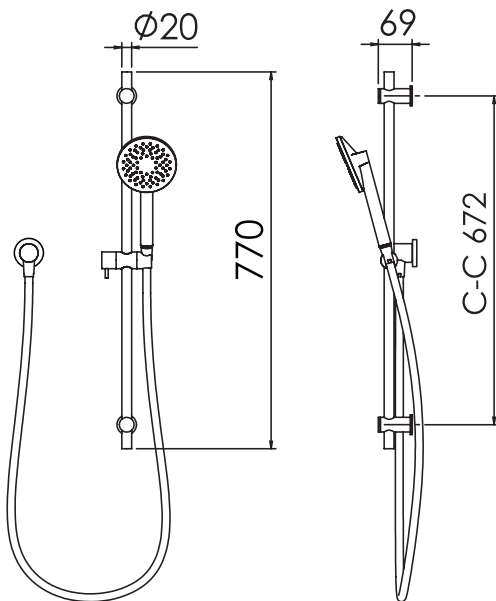

TECHNICAL PRODUCT INFORMATION

MOR

AERLUX® SLIDE SHOWER

FEATURES & BENEFITS

- Suitable for all pressures
- Available in chrome & PVD finishes
- Single function handpiece
- Shower aperture 38mm²
- Supplied with Aerlux® jets for mains pressure situation
- 770mm slide rail (672mm c-c)
- 1.5m hose
- Watermark certified
- 5 year warranty

Black
MORHSKCSRB

EXCLUSIVE TO