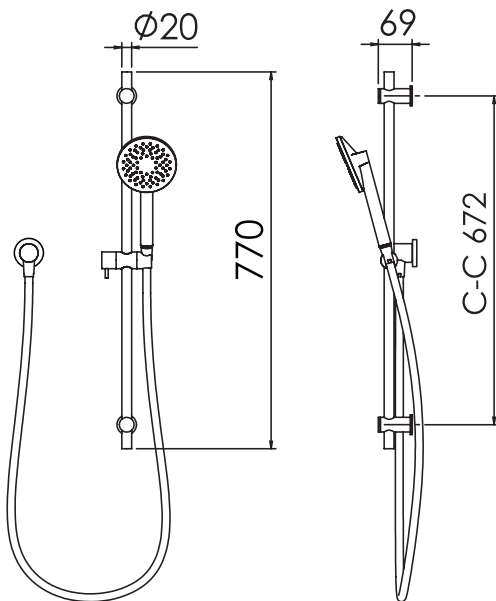

TECHNICAL PRODUCT INFORMATION

MOR

AERLUX® SLIDE SHOWER

FEATURES & BENEFITS

- Suitable for all pressures
- Available in chrome & PVD finishes
- Single function handpiece
- Shower aperture 38mm²
- Supplied with Aerlux® jets for mains pressure situation
- 770mm slide rail (max 672mm c-c)
- 1.5m hose
- Watermark certified
- 5 year warranty

Black
MORHSKCSRB

EXCLUSIVE TO