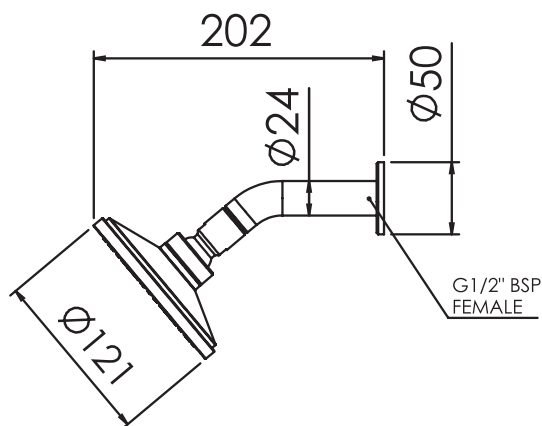

EXCLUSIVE TO