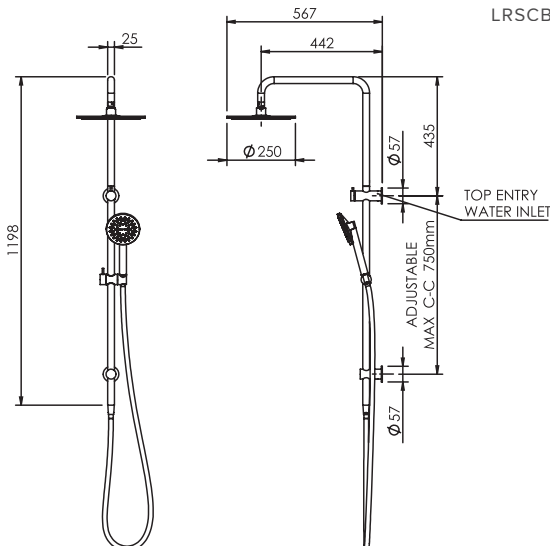

TECHNICAL PRODUCT INFORMATION

LINEA

RAIN COLUMN

FEATURES & BENEFITS

- Suitable for mains pressure only
- Available in chrome & PVD finishes
- Single function shower head
- Shower aperture: Rainhead 140mm² | Handpiece 38mm²
- Supplied with Aerlux® jets
- Brass shower column with brackets
- Top section pivotable
- Built in diverter to switch between rain head and handpiece
- Top entry G1/2 inch female inlet
- Watermark certified
- 5 year warranty

Chrome | LRSCC

Black
LRSCB

Brushed Nickel
LRSCBN

Brushed Gunmetal
LRSCGM

Brushed Gold
LRSCBG

Brushed Bronze
LRSCBZ

RAIN HEAD

HANDPIECE