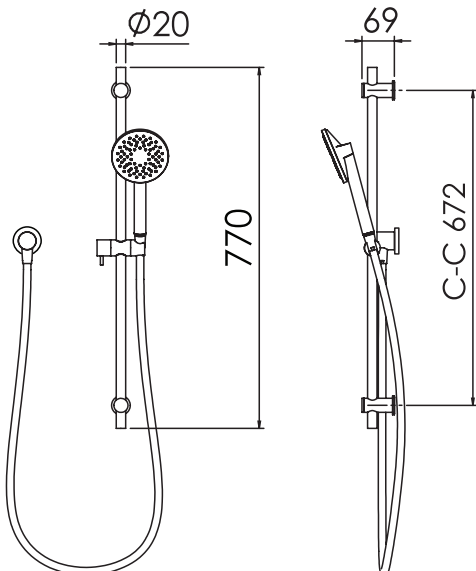

TECHNICAL PRODUCT INFORMATION

LINEA

AERLUX® SLIDE SHOWER

FEATURES & BENEFITS

- Suitable for all pressures (chrome, black and brushed nickel)
- Suitable for mains pressure only (brushed gunmetal, brushed gold & brushed bronze)
- Single function handpiece
- Shower aperture 38mm²
- Supplied with Aerlux® jets for mains pressure situation
- 770mm slide rail (672mm c-c)
- 1.5m hose
- Watermark certified
- 5 year warranty

Brushed Gold
LHSKCSRBG

FINISH	MAINS PRESSURE	LOW PRESSURE
C B BN	MP ★★ 10.0L/min	LP ★★ 9.5L/min
GM BBZ BG	MP ★★ 10.0L/min	N/A