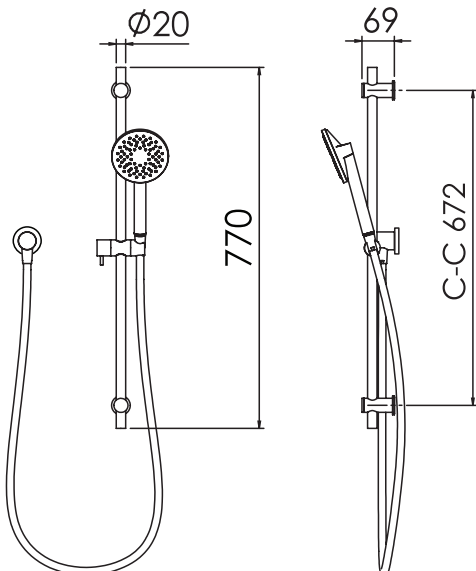

TECHNICAL PRODUCT INFORMATION

LINEA

AERLUX® SLIDE SHOWER

FEATURES & BENEFITS

- Suitable for all pressures (chrome, black and brushed nickel)
- Suitable for mains pressure only (brushed gunmetal, brushed gold & brushed bronze)
- Single function handpiece
- Shower aperture 38mm²
- Supplied with Aerlux® jets for mains pressure situation
- 770mm slide rail (max 672mm c-c)
- 1.5m hose
- Watermark certified
- 5 year warranty

Brushed Gold
LHSKCSRBG

FINISH	MAINS PRESSURE	LOW PRESSURE
C B BN	MP ★★ 10.0L/min	LP ★★ 9.5L/min
GM BBZ BG	MP ★★ 10.0L/min	N/A