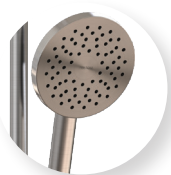

TECHNICAL PRODUCT INFORMATION

LINEA

AERLUX® SLIDE SHOWER

FEATURES & BENEFITS

- Suitable for all pressures (chrome, black and brushed nickel)
- Suitable for mains pressure only (brushed gunmetal, brushed gold & brushed bronze)
- Single function handpiece
- Shower aperture 38mm²
- Supplied with Aerlux® jets for mains pressure situation
- 770mm slide rail (max 672mm c-c)
- 1.5m hose
- Watermark certified
- 5 year warranty

Chrome | LHSKCSRC

Black
LHSKCSRB

Brushed Nickel
LHSKCSRBN

Brushed Gunmetal
LHSKCSRGM

Brushed Gold
LHSKCSRBG

Brushed Bronze
LHSKCSRBBZ

FINISH	MAINS PRESSURE	LOW PRESSURE
C B BN	MP ★★ 10.0L/min	LP ★★ 9.5L/min
GM BBZ BG	MP ★★ 10.0L/min	N/A