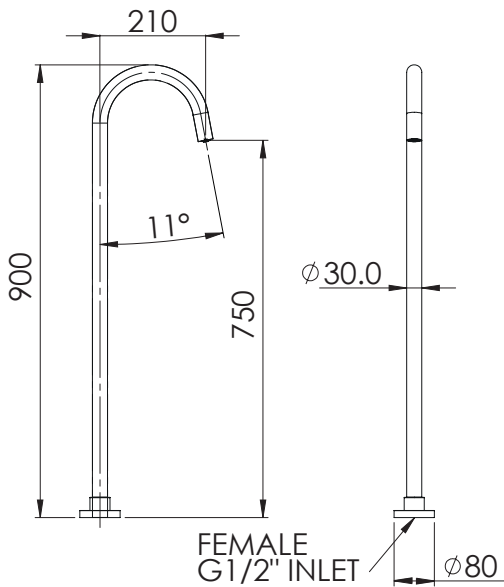

TECHNICAL PRODUCT INFORMATION

FELTON COLLECTION

LUNA BATH FILLER FREE STANDING SPOUT ONLY 01

FEATURES & BENEFITS

- Suitable for all pressures
- Floor mounted
- 900mm height
- 210mm reach
- Suitable for mounting on both concrete and wooden floors
- Watermark certified
- 10 year warranty (T&C's apply)

Brushed Gold
C-BFSBG01

Please note: all finishes made to order