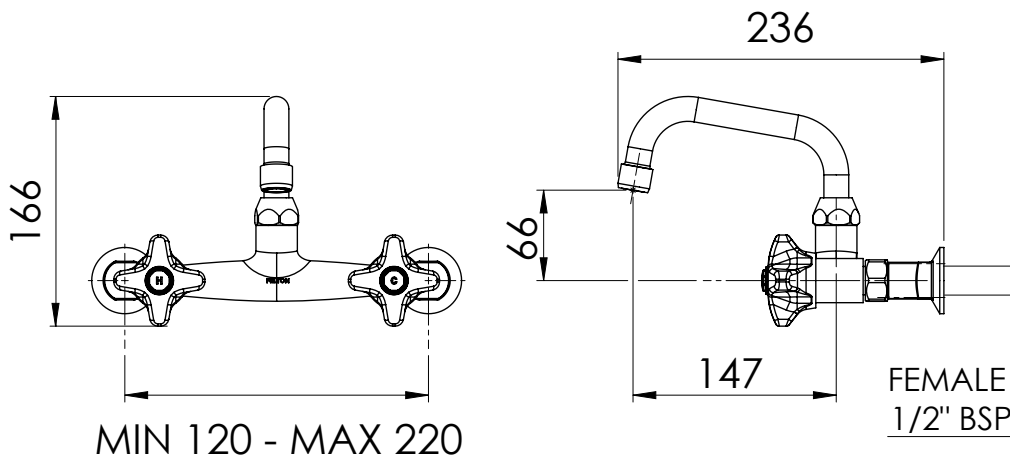

## EVO II WALL MOUNTED SINK FAUCET

E2WMSTC

### FEATURES & BENEFITS

- All pressures (up to 1500kPa)
- 147mm reach
- German headworks
- Manufactured from lead-free DR Brass
- Designed in NZ & Watermark certified
- 10 year warranty & lifetime extension warranty available