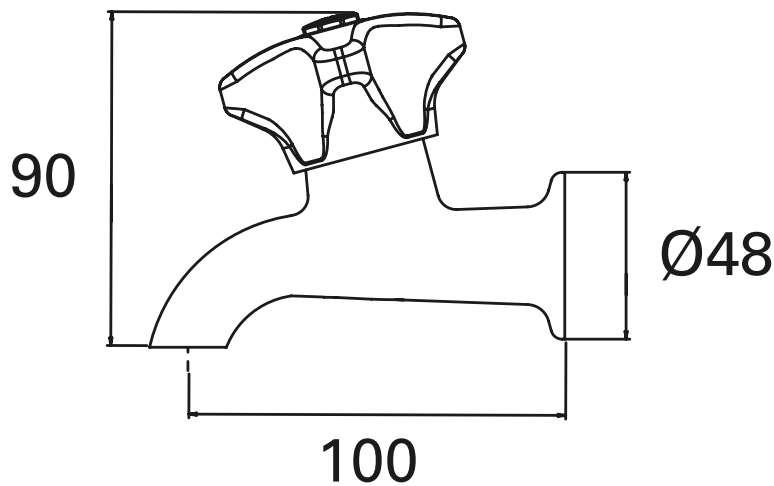

TECHNICAL PRODUCT INFORMATION

EVO II TUB TAP (SINGLE)

E2TTCS

FEATURES & BENEFITS

- For all pressures (up to 1500kPa)
- 100mm reach
- German headworks
- Hot and cold indicators included
- Manufactured from lead-free DR brass
- Designed in NZ & Watermark certified
- 10 year warranty & lifetime extension warranty available