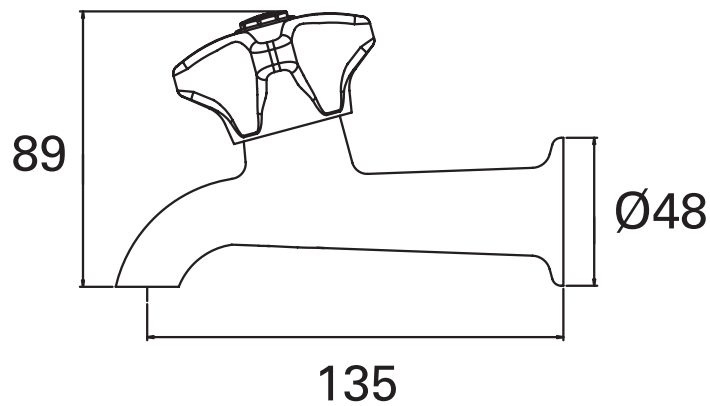

TECHNICAL PRODUCT INFORMATION

EVO II SINK TAP 15MM (SINGLE)

E2STCS

FEATURES & BENEFITS

- For all pressures (up to 1500kPa)
- 135mm reach
- Designed to provide maximum flow
- German headworks
- Hot and cold indicators included
- Manufactured from lead-free DR brass
- Designed in NZ & Watermark certified
- 10 year warranty & lifetime extension warranty available