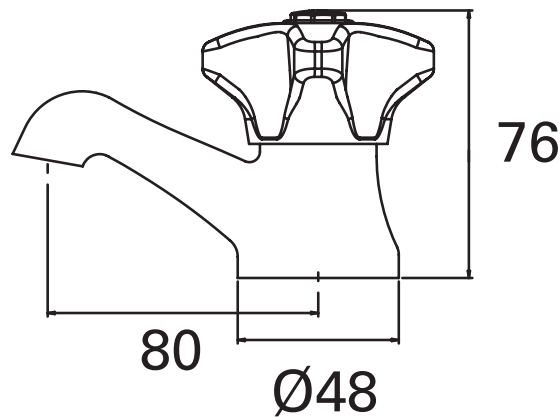

TECHNICAL PRODUCT INFORMATION

EVO II BASIN TAP (SINGLE)

E2BSTCS

FEATURES & BENEFITS

- For all pressures (up to 1500kPa)
- 80mm reach
- German headworks
- Hot and cold indicators included
- Manufactured from lead-free DR brass
- Designed in NZ
- Watermark certified
- 10 year warranty & lifetime extension warranty available