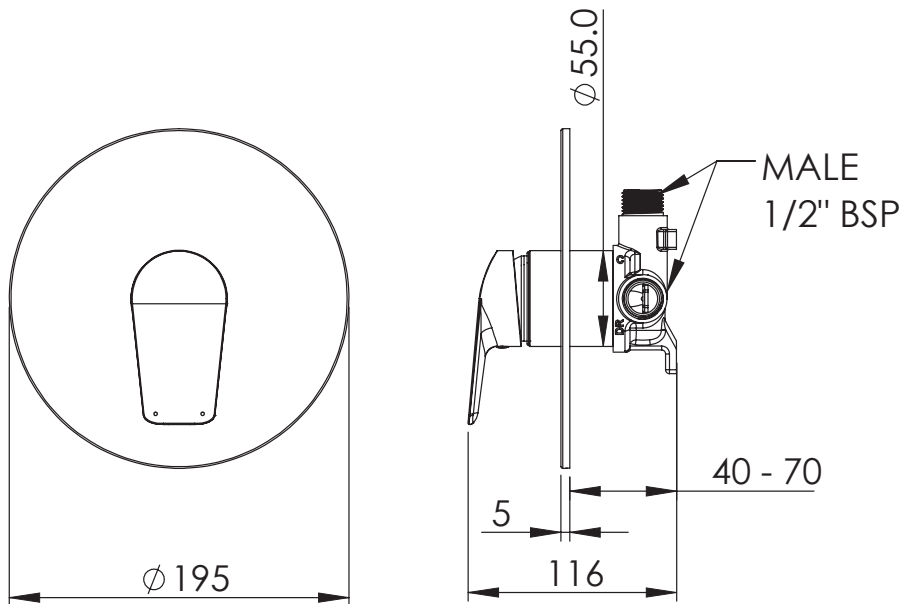

TECHNICAL PRODUCT INFORMATION

CORTO

CAPSMCL

ALL PRESSURES SHOWER MIXER 195mm

FEATURES & BENEFITS

- Suitable for all pressures
- Includes venturi jets for optimal unequal pressure
- Proprietary Felton F5 cartridge with anti-scald and flow limiter
- Designed & assembled in NZ
- Watermark certified
- 10 year warranty & lifetime extension warranty available