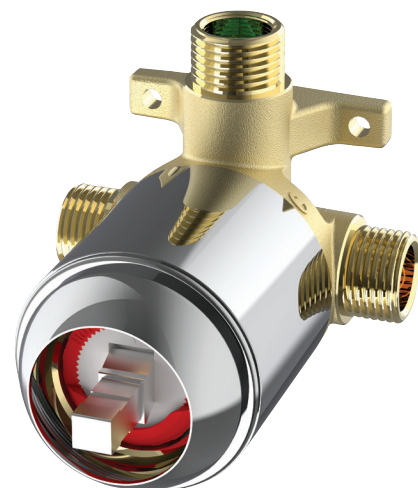

New

ALL PRESSURES SHOWER MIXER

The cost-effective and reliable All Pressures Shower Mixer, supplied with three coloured Venturi Jets for optimised performance on a range of pressures.

- *Designed, machined and assembled in NZ*
- *Superior flow*
- *Improved temperature control*
- *Proprietary Felton F5 cartridge with anti-scald and flow limiter*

Our Venturi Technology improves the quality and performance of your shower experience on unequal pressure.

The Venturi works by using high pressure cold water to draw low pressure hot water at an increased rate, providing a balanced and satisfying shower on unequal water pressures.