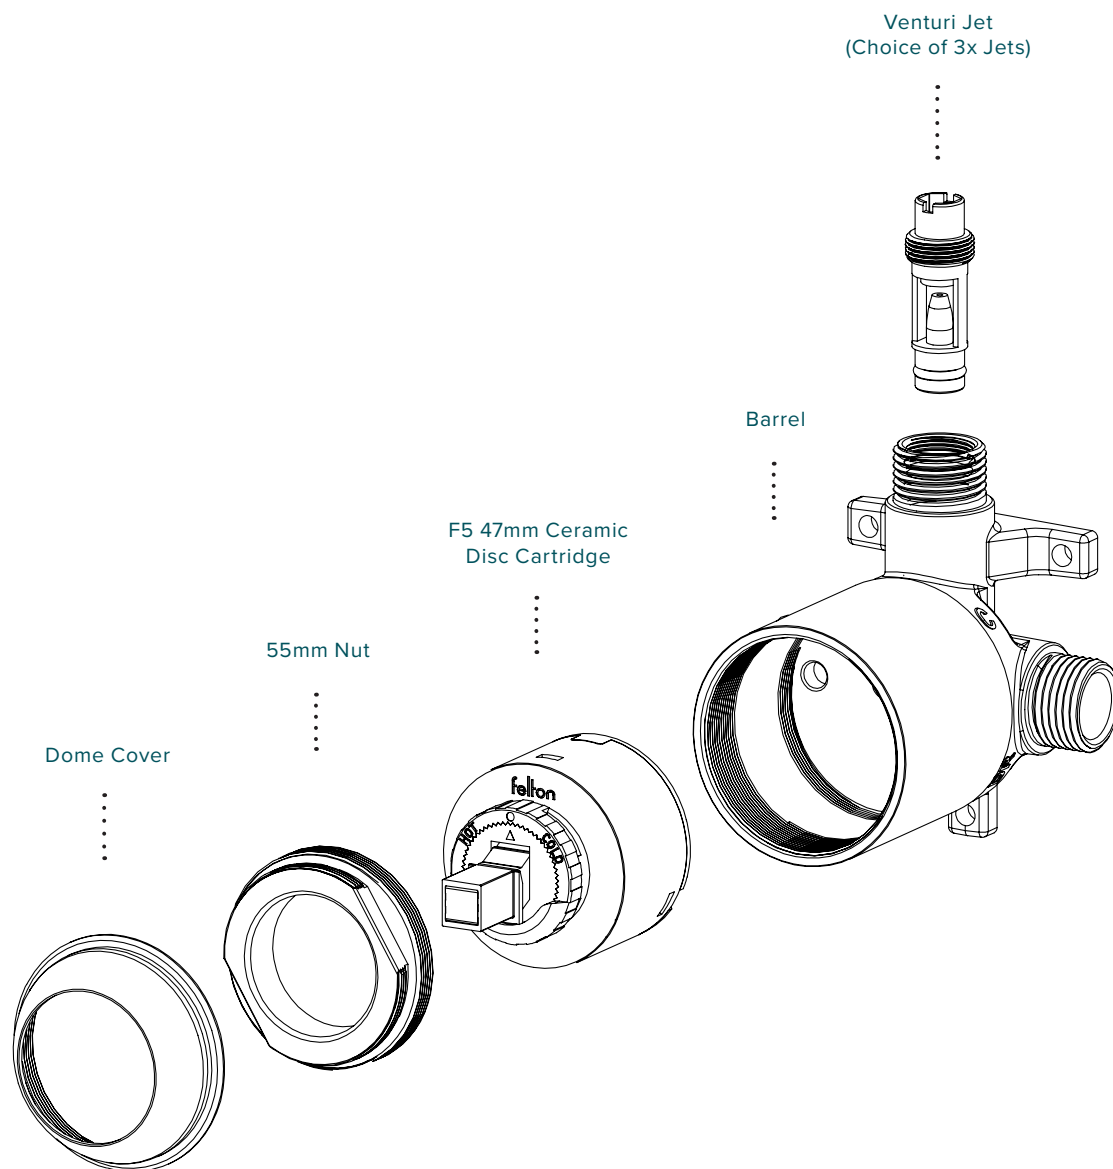

New

ALL PRESSURES SHOWER MIXER

Now available in all collections – excluding Tate

FELTON

www.felton.co.nz

0800 743 358