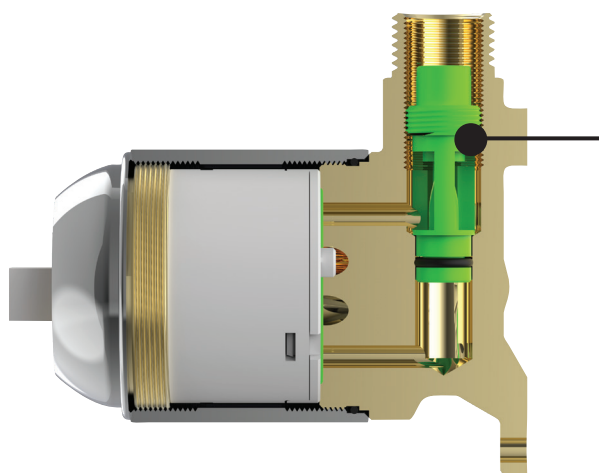

New

ALL PRESSURES SHOWER MIXER

The cost-effective and reliable All Pressures Shower Mixer, supplied with three coloured Venturi Jets for optimised performance on a range of pressures.

- *Designed, machined and assembled in NZ*
- *Superior flow*
- *Improved temperature control*
- *Proprietary Felton F5 cartridge with anti-scald and flow limiter*

Our Venturi Technology improves the quality and performance of your shower experience on unequal pressure.

The Venturi works by using high pressure cold water to draw low pressure hot water at an increased rate, providing a balanced and satisfying shower on unequal water pressures.

Supplied with 3x Venturi Jets for optimal unequal pressure

GREEN VENTURI JET 20 - 35kPa

Recommended for 20 - 35kPa hot water supply

YELLOW VENTURI JET 36 - 75kPa

Recommended for 36 - 75kPa or greater hot water supply